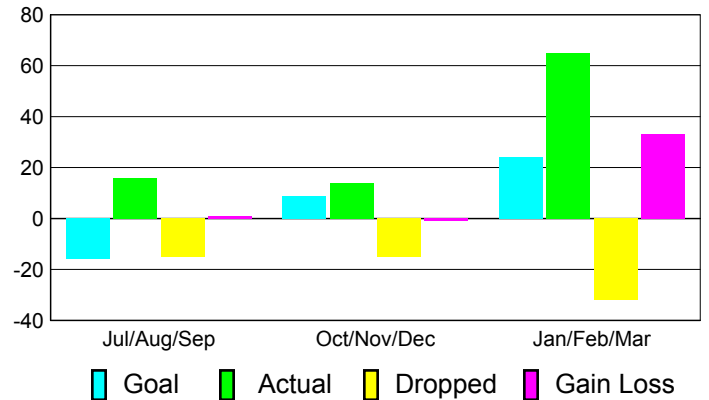

### YTD Status Quo Clubs 2010-2011

Status Quo Clubs Compared to Status Quo Members

## MEMBERSHIP

**Membership Results  
2010-2011**

**Membership  
2009-2010**

Month	Net Memb Goal	Actual New Memb	Actual Dropped Memb	Gain/Loss of Memb	Gain/Loss of Memb
Jul/Aug/Sep	-16	16	-15	1	11
Oct/Nov/Dec	9	14	-15	-1	2
Jan/Feb/Mar	24	65	-32	33	-4
<b>Totals</b>	<b>17</b>	<b>95</b>	<b>-62</b>	<b>33</b>	<b>9</b>

### Membership Results 2010-2011

Goal, New, Dropped, Gain/Loss