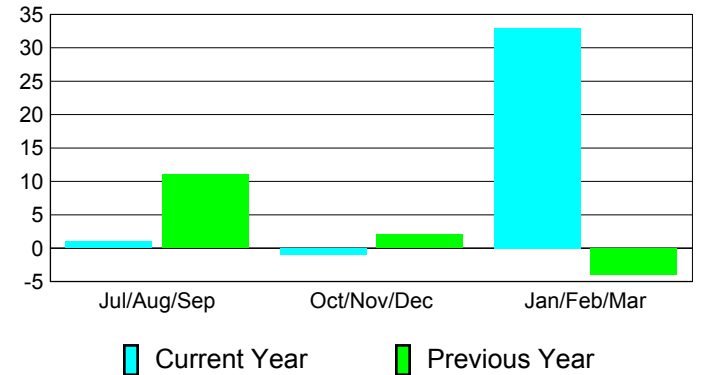

Gender Comparison 2010-2011

Jul/Aug/Sep

Oct/Nov/Dec

Jan/Feb/Mar

Male

Female